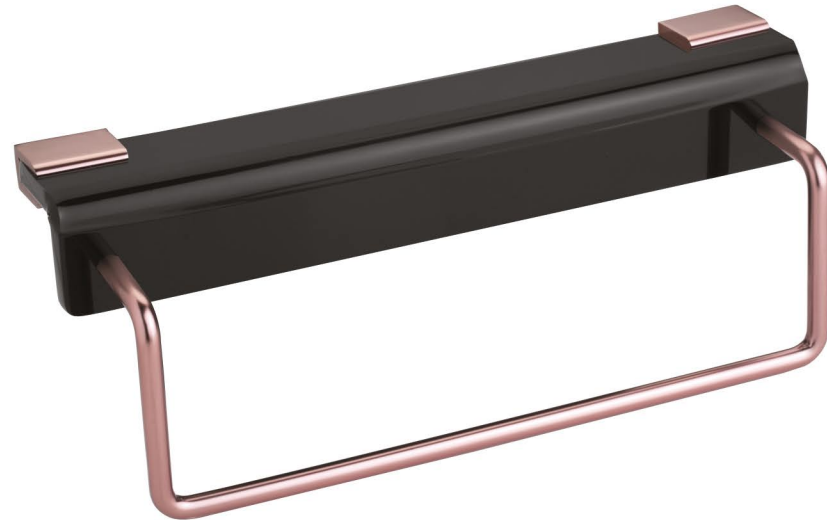

Code	Product	Size in Inch.
B-865	Towel Ring	12"