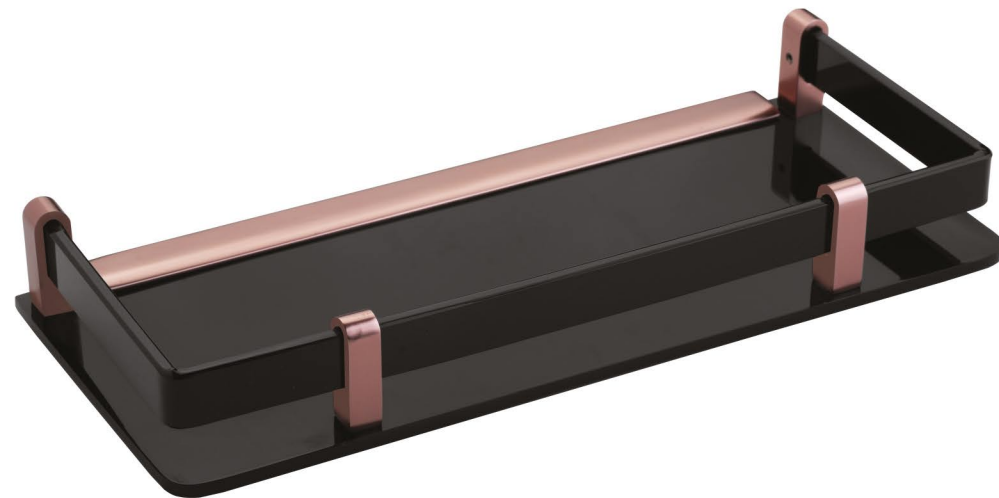

euro[®]

BATH FITTINGS

Make Your Bathroom

Sleek And Stylish

With Black Accents

BATH
ACCESSORIES

COLLECTION
2024-25

| Code | Product | Size in Inch. |
|-------|---------|-----------------------|
| B-801 | Corner | 8"x8",10"x10",12"x12" |

| Code | Product | Size in Inch. |
|-------|-----------------|---------------|
| B-815 | Single Soapdish | - |

| Code | Product | Size in Inch. |
|-------|------------|---------------|
| B-803 | Shelf edge | 12"x6",18"x6" |

| Code | Product | Size in Inch. |
|-------|--------------------------|---------------|
| B-819 | 2 in 1 Toothbrush Holder | - |

| Code | Product | Size in Inch. |
|--------------|------------------------|---------------|
| B-813 | Double Soapdish | 5"x7" |