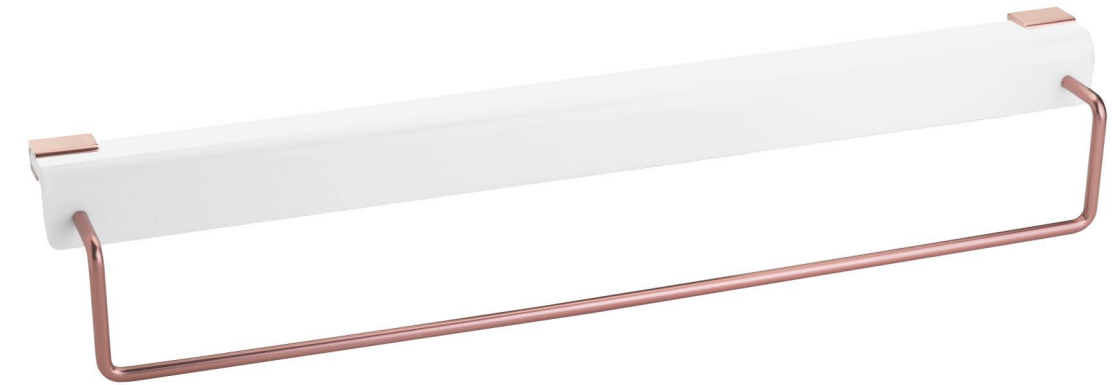

Code	Product	Size in Inch.
M-866	Towel Rod	18", 24"