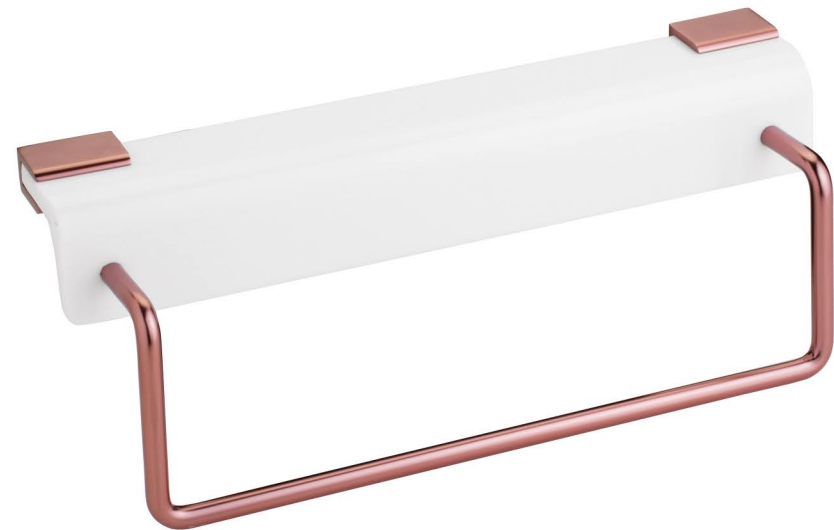

| Code | Product | Size in Inch. |
|-------|---------|-----------------------|
| M-801 | Corner | 8"x8",10"x10",12"x12" |

| Code | Product | Size in Inch. |
|-------|-----------------|---------------|
| M-815 | Single Soapdish | - |

| Code | Product | Size in Inch. |
|-------|------------|---------------|
| M-803 | Shelf edge | 12"x6",18"x6" |

| Code | Product | Size in Inch. |
|-------|--------------------------|---------------|
| M-819 | 2 in 1 Toothbrush Holder | - |

| Code | Product | Size in Inch. |
|--------------|------------------------|---------------|
| M-813 | Double Soapdish | 5"x7" |

| Code | Product | Size in Inch. |
|--------------|------------------|-----------------|
| M-866 | Towel Rod | 18", 24" |