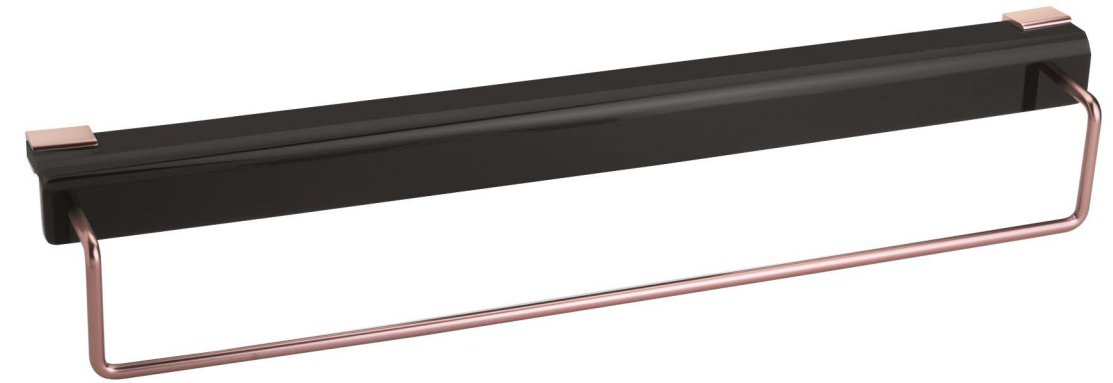

euro[®]

BATH FITTINGS

Make Your Bathroom

Sleek And Stylish

With Black Accents

BATH
ACCESSORIES

COLLECTION
2024-25

| Code | Product | Size in Inch. |
|-------|---------|-----------------------|
| B-801 | Corner | 8"x8",10"x10",12"x12" |

| Code | Product | Size in Inch. |
|-------|-----------------|---------------|
| B-815 | Single Soapdish | - |

| Code | Product | Size in Inch. |
|-------|------------|---------------|
| B-803 | Shelf edge | 12"x6",18"x6" |

| Code | Product | Size in Inch. |
|-------|--------------------------|---------------|
| B-819 | 2 in 1 Toothbrush Holder | - |

| Code | Product | Size in Inch. |
|--------------|------------------------|---------------|
| B-813 | Double Soapdish | 5"x7" |