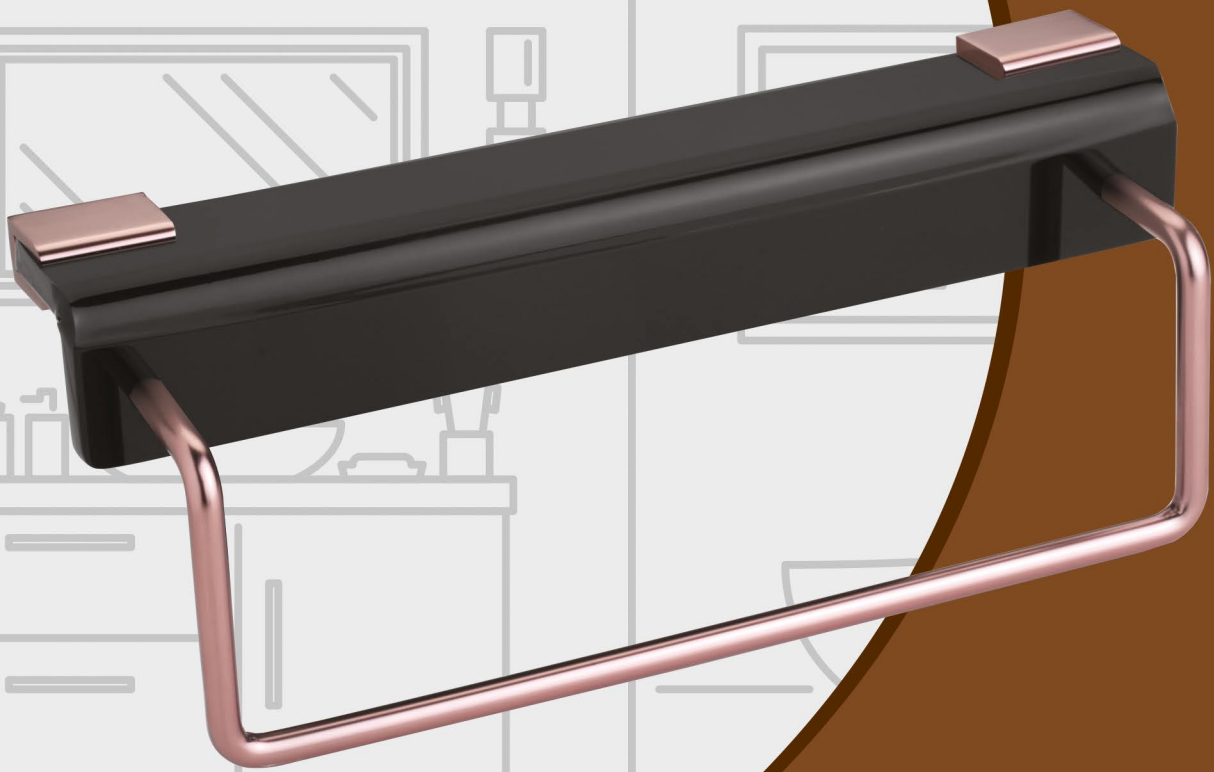

euro[®]

BATH FITTINGS

Make Your Bathroom

Sleek And Stylish

With Black Accents

BATH
ACCESSORIES

COLLECTION
2024-25

| Code | Product | Size in Inch. |
|-------|---------|-----------------------|
| B-801 | Corner | 8"x8",10"x10",12"x12" |

| Code | Product | Size in Inch. |
|-------|-----------------|---------------|
| B-815 | Single Soapdish | - |

| Code | Product | Size in Inch. |
|-------|------------|---------------|
| B-803 | Shelf edge | 12"x6",18"x6" |

| Code | Product | Size in Inch. |
|-------|--------------------------|---------------|
| B-819 | 2 in 1 Toothbrush Holder | - |

| Code | Product | Size in Inch. |
|--------------|------------------------|---------------|
| B-813 | Double Soapdish | 5"x7" |