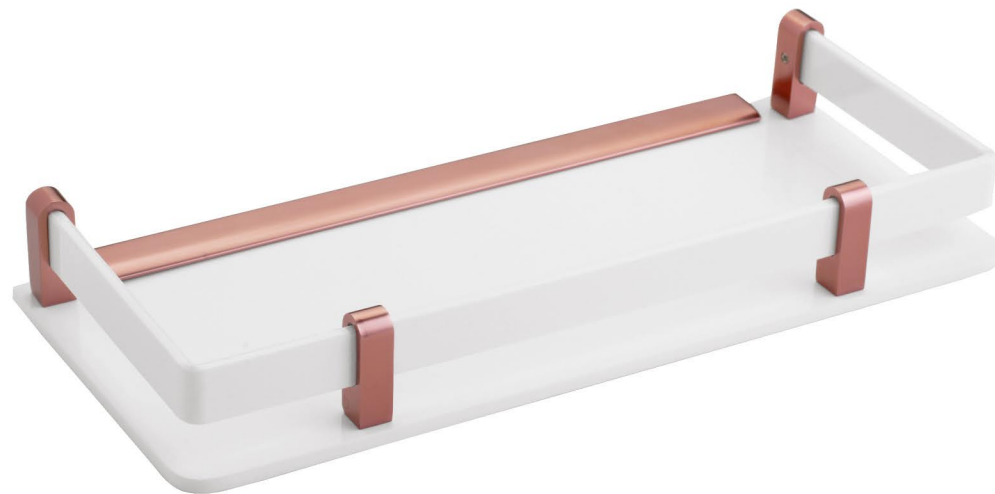

| Code | Product | Size in Inch. |
|-------|--------------------------|---------------|
| B-819 | 2 in 1 Toothbrush Holder | - |

| Code | Product | Size in Inch. |
|--------------|------------------------|---------------|
| B-813 | Double Soapdish | 5"x7" |

| Code | Product | Size in Inch. |
|--------------|------------------|-----------------|
| B-866 | Towel Rod | 18", 24" |

| Code | Product | Size in Inch. |
|--------------|-------------------|---------------|
| B-865 | Towel Ring | 12" |

| Code | Product | Size in Inch. |
|-------|---------|-----------------------|
| M-801 | Corner | 8"x8",10"x10",12"x12" |

| Code | Product | Size in Inch. |
|-------|-----------------|---------------|
| M-815 | Single Soapdish | - |

| Code | Product | Size in Inch. |
|-------|------------|---------------|
| M-803 | Shelf edge | 12"x6",18"x6" |

| Code | Product | Size in Inch. |
|-------|--------------------------|---------------|
| M-819 | 2 in 1 Toothbrush Holder | - |