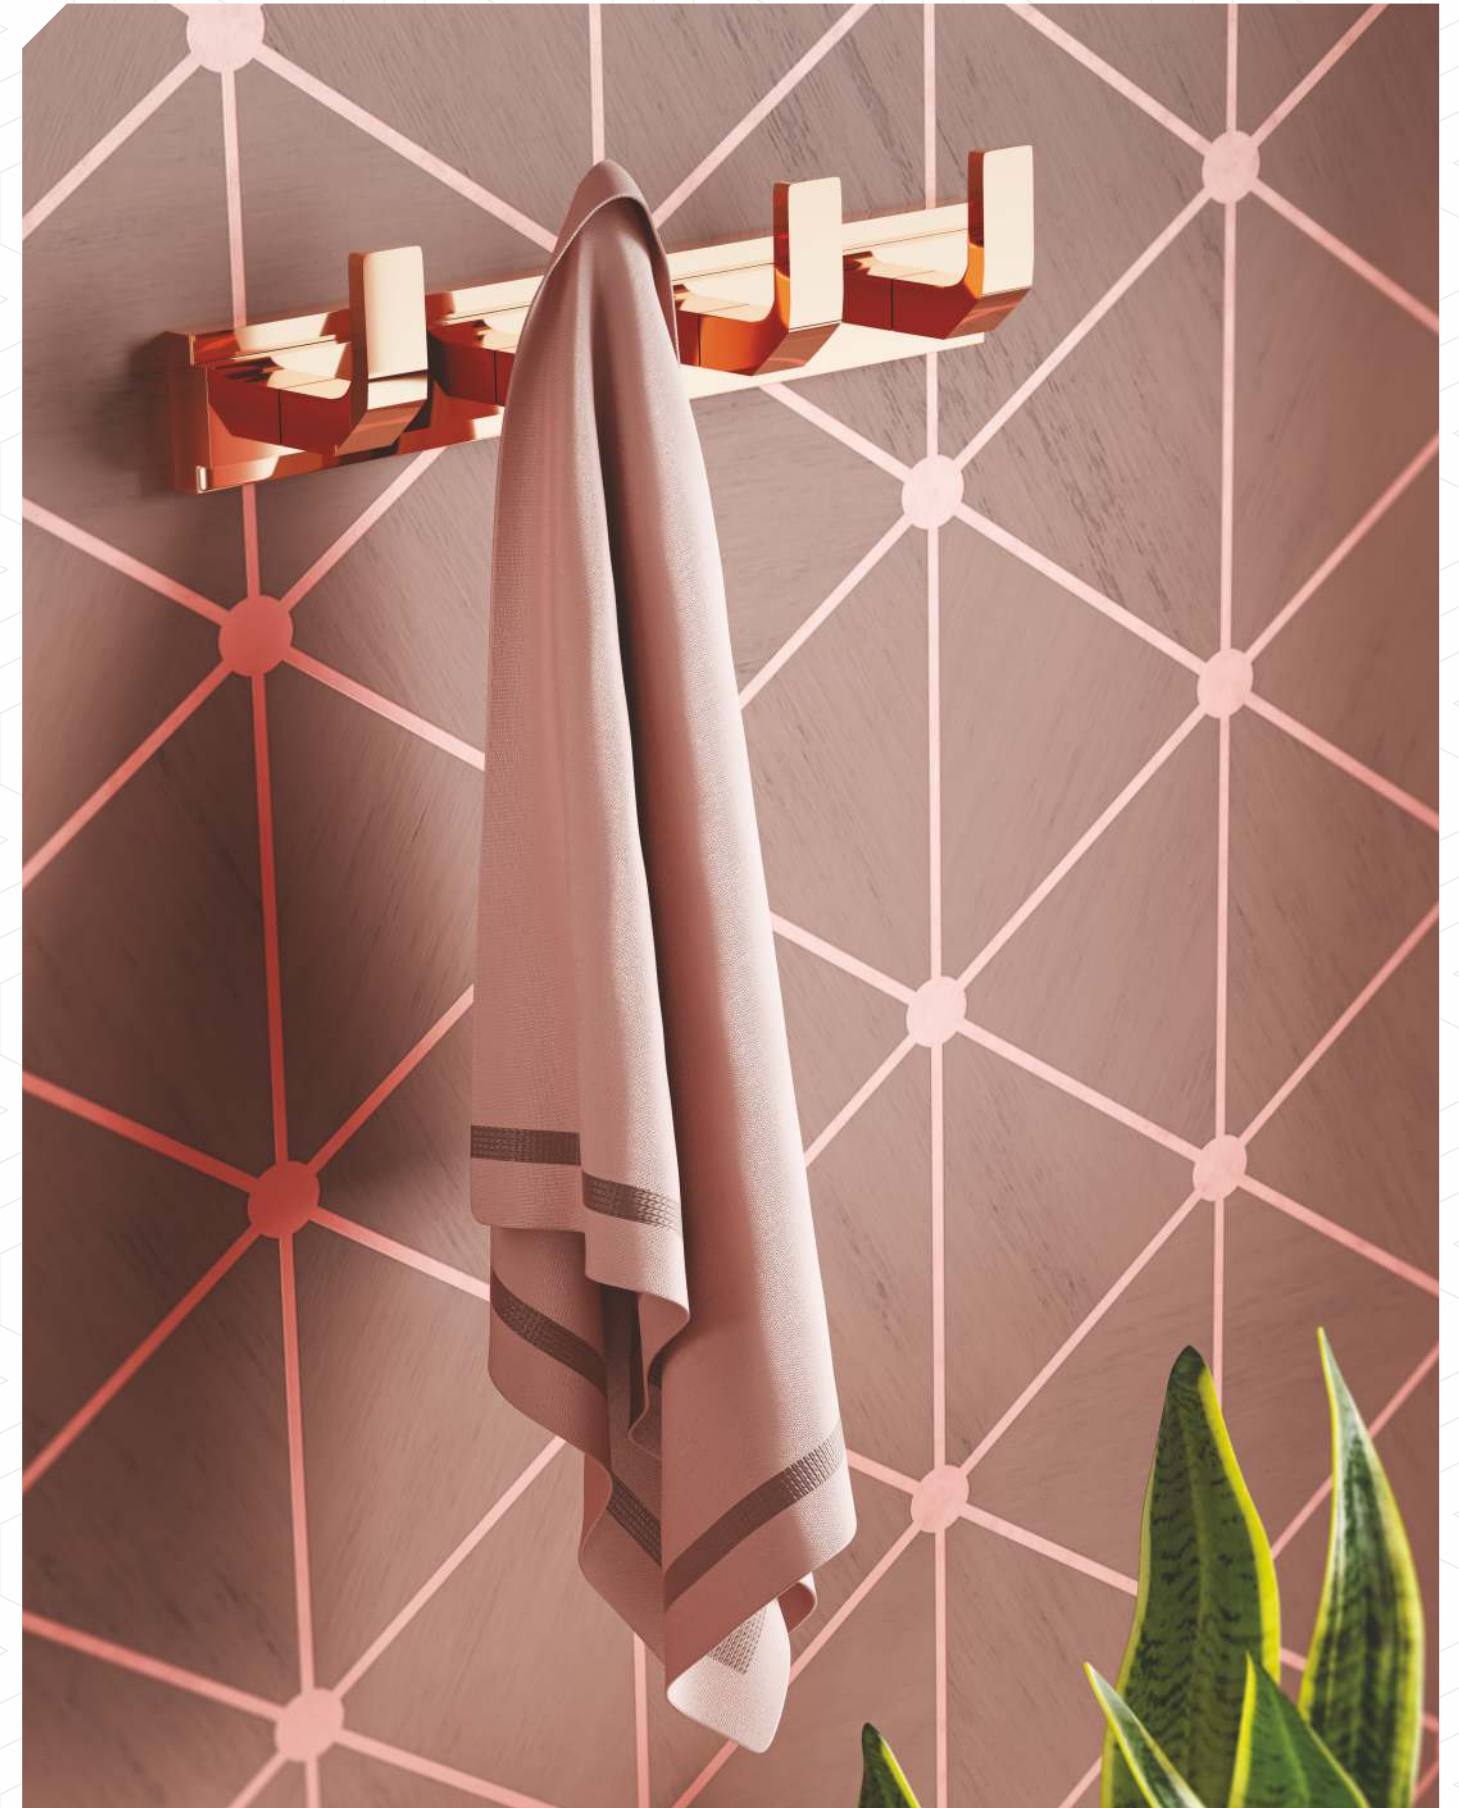

4 KHUTTI
COLLECTION

CREATE DESIGN, INSPIRE

THE FINISH IS NEW BEGINNING