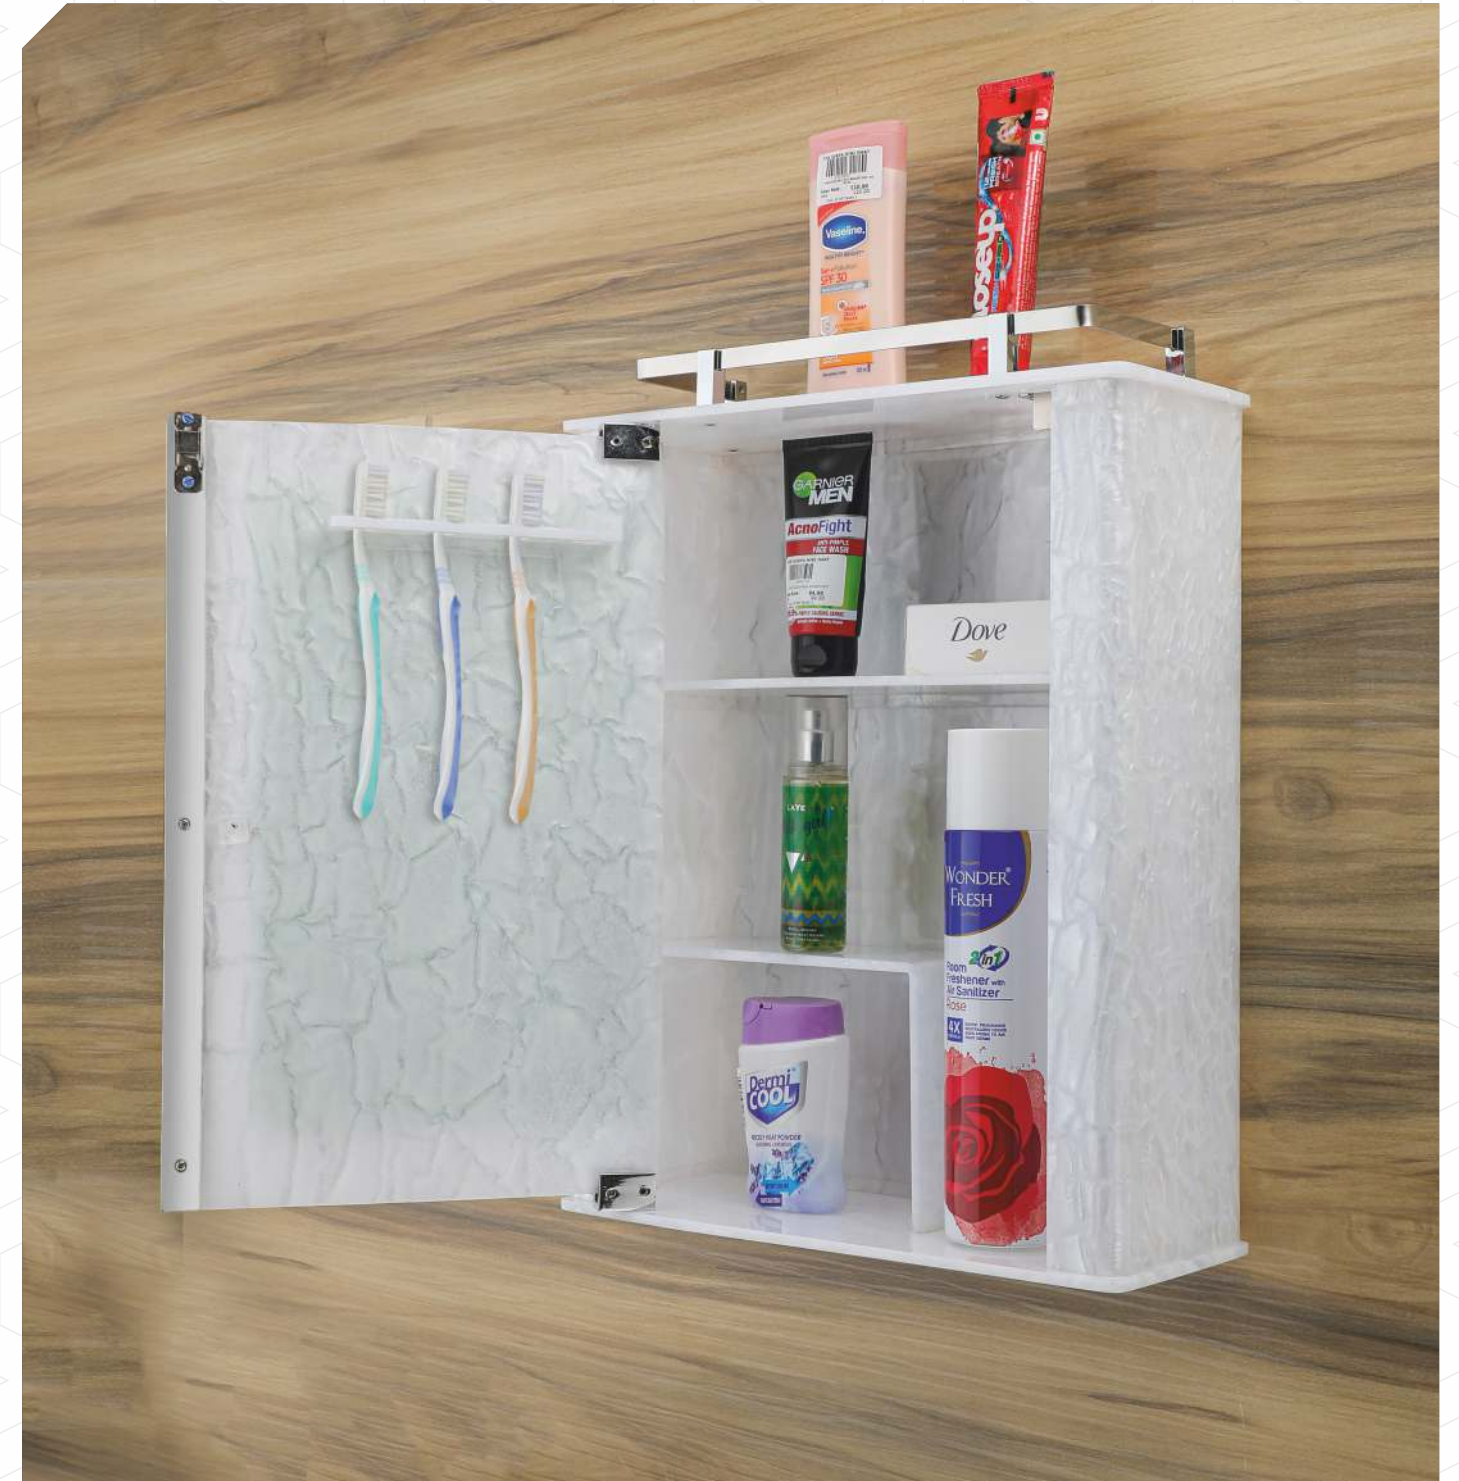

5 CABINET
COLLECTION

CREATE DESIGN, INSPIRE

THE FINISH IS NEW
BEGINNING

CABINET COLLECTION

CODE : **B-928**

PRODUCT :
ACRYLIC WALL CABINET

SIZE IN INCH : 12" x 16"