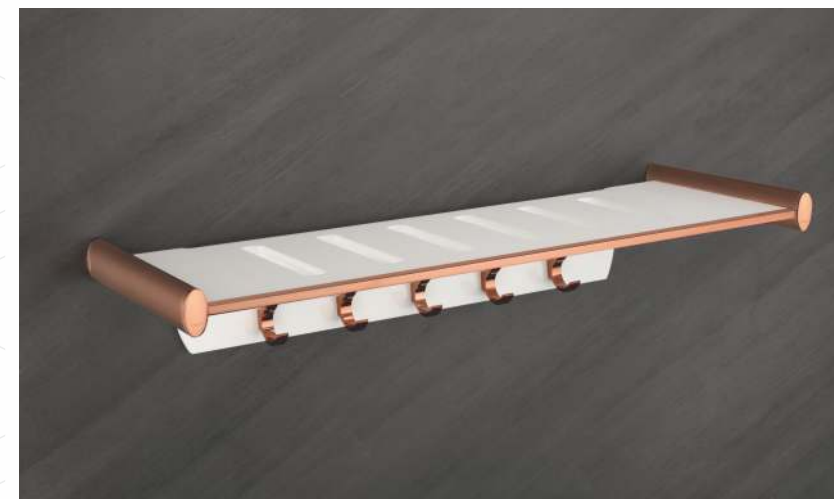

PRODUCT :  
LIQUID SOAP  
DISPENSER  
(GLASS BOTTLE)

CODE : **B-516**

PRODUCT :  
KHUTTI  
SIZE IN INCH : 4, 6, 8

CODE : **B-513**

PRODUCT :  
TOWEL ROD

SIZE IN INCH : 18", 24"

CODE : **B-522**

PRODUCT :  
TOWEL RACK