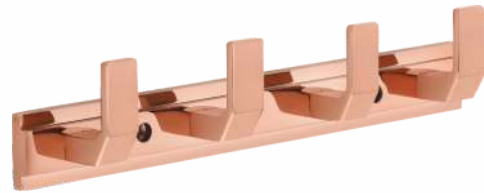

KHUTTI COLLECTION

CODE : **B-892**  
PRODUCT :  
ALUMINIUM KHUTTI  
SIZE IN INCH : 4", 6", 8"

CODE : **B-285**  
PRODUCT :  
S.S. KHUTTI  
SIZE IN INCH : 4", 6", 8"

CODE : **B-893**  
PRODUCT :  
ALUMINIUM KHUTTI  
SIZE IN INCH : 4", 6", 8"