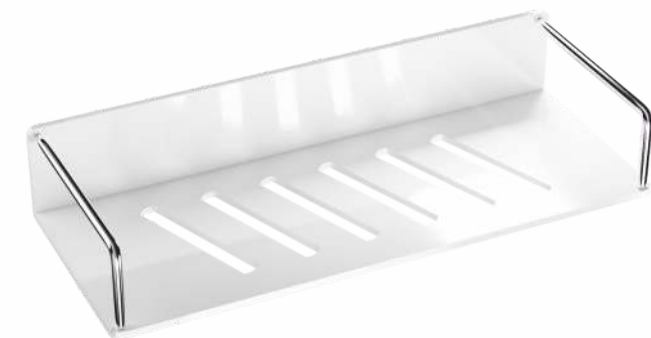

SIZE IN INCH : 4.5x4.5

CODE : **B-1267**

PRODUCT :  
4 x 1

SIZE IN INCH : 5x14

CODE : **B-338**

PRODUCT :  
TOOTHBRUSH  
HOLDER

SIZE IN INCH : 4x6

**3** SUPROL  
COLLECTION

CREATE DESIGN, INSPIRE

CODE : **B-118**

PRODUCT :  
TOOTHBRUSH  
HOLDER

SIZE IN INCH : 4x6

CODE : **B-143**

PRODUCT :  
TOWEL RING

SIZE IN INCH : 10"

CODE : **B-184**